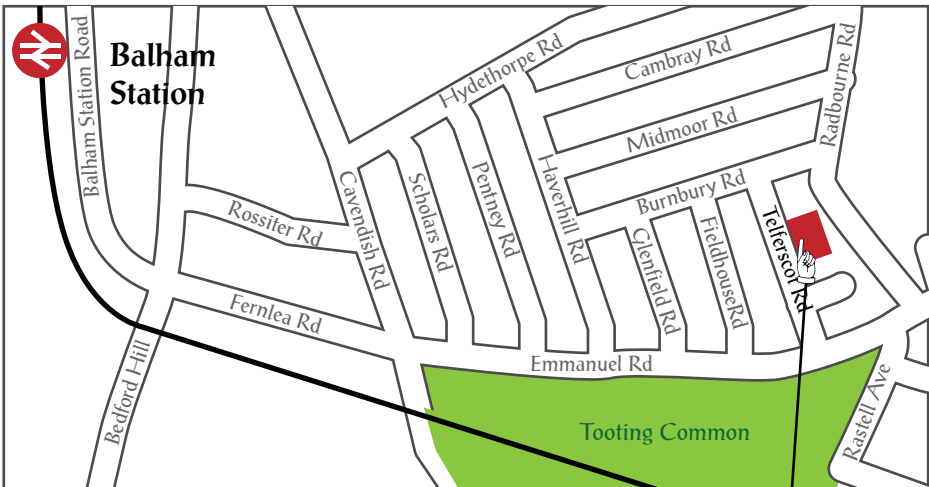

A Knight's Quest

16–19 February 2010, 10am–12.30pm

Castle gates open at 9.45am

Toll: £3 per day or £10 per week

Telferscot Primary School, Telferscot Rd,*
Balham, SW12 0HW

To book places or for more information contact:
Simon 07733 332 237, or Rev. Richard Perkins
richardperkins@christchurchbalham.org.uk